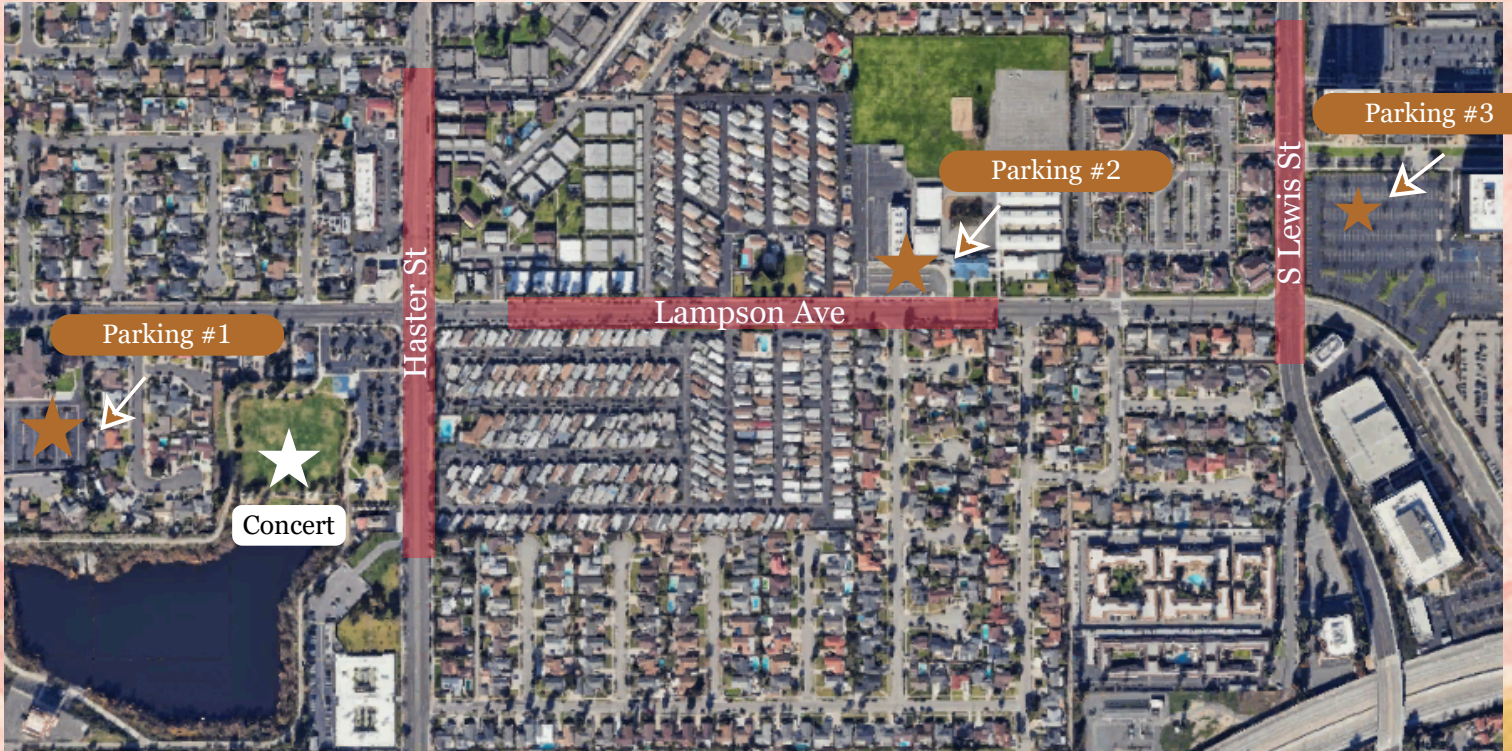

# Free Concert Parking

Option #1 (Closest - 0.3 miles away) - LDS Church Parking :

- 12742 Lampson Ave, Garden Grove, CA 92840

Option #2 (0.3 miles away) - Lampson Elementary :

- 13321 Lampson Ave, Garden Grove, CA 92840

Option #3 (Farthest - 0.7 miles away) - Cal Optima Health :

- 500 City Pkwy W, Orange, CA 92868

---

**Free Shuttle Services will be provided for parking options #2 and #3.**